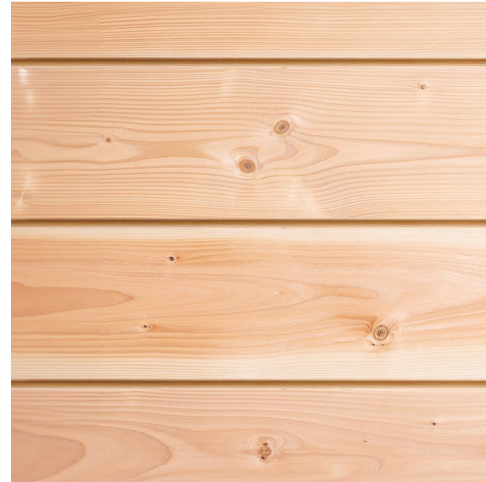

CLADDING

DOUGLAS FIR 28x195 UYS

4322

lauta.fi/4322

Introduction

- ✓ Responsibly made
- ✓ Completely natural and safe product
- ✓ Rich in color and weathers to an elegant grey
- ✓ Naturally strong and highly rot-resistant
- ✓ No surface treatment needed for outdoor use, almost maintenance-free
- ✓ Raw material from PEFC-certified sources

Product description

- ✓ Responsibly manufactured in Lempäälä
- ✓ Completely natural and safe product
- ✓ Colorful with subtle variations, weathers to an elegant gray
- ✓ Naturally strong and highly rot-resistant
- ✓ No surface treatment needed for outdoor use, nearly maintenance-free
- ✓ Raw material from PEFC-certified sources

Our product uses Douglas fir, a naturally highly rot-resistant softwood. Its subtly reddish tones gradually develop into a beautiful silver-gray with exposure to the elements. Strong and durable, Douglas fir requires no surface treatment outdoors and is almost maintenance-free. Our Douglas fir products are responsibly produced, environmentally friendly, and sourced from PEFC-certified forests.